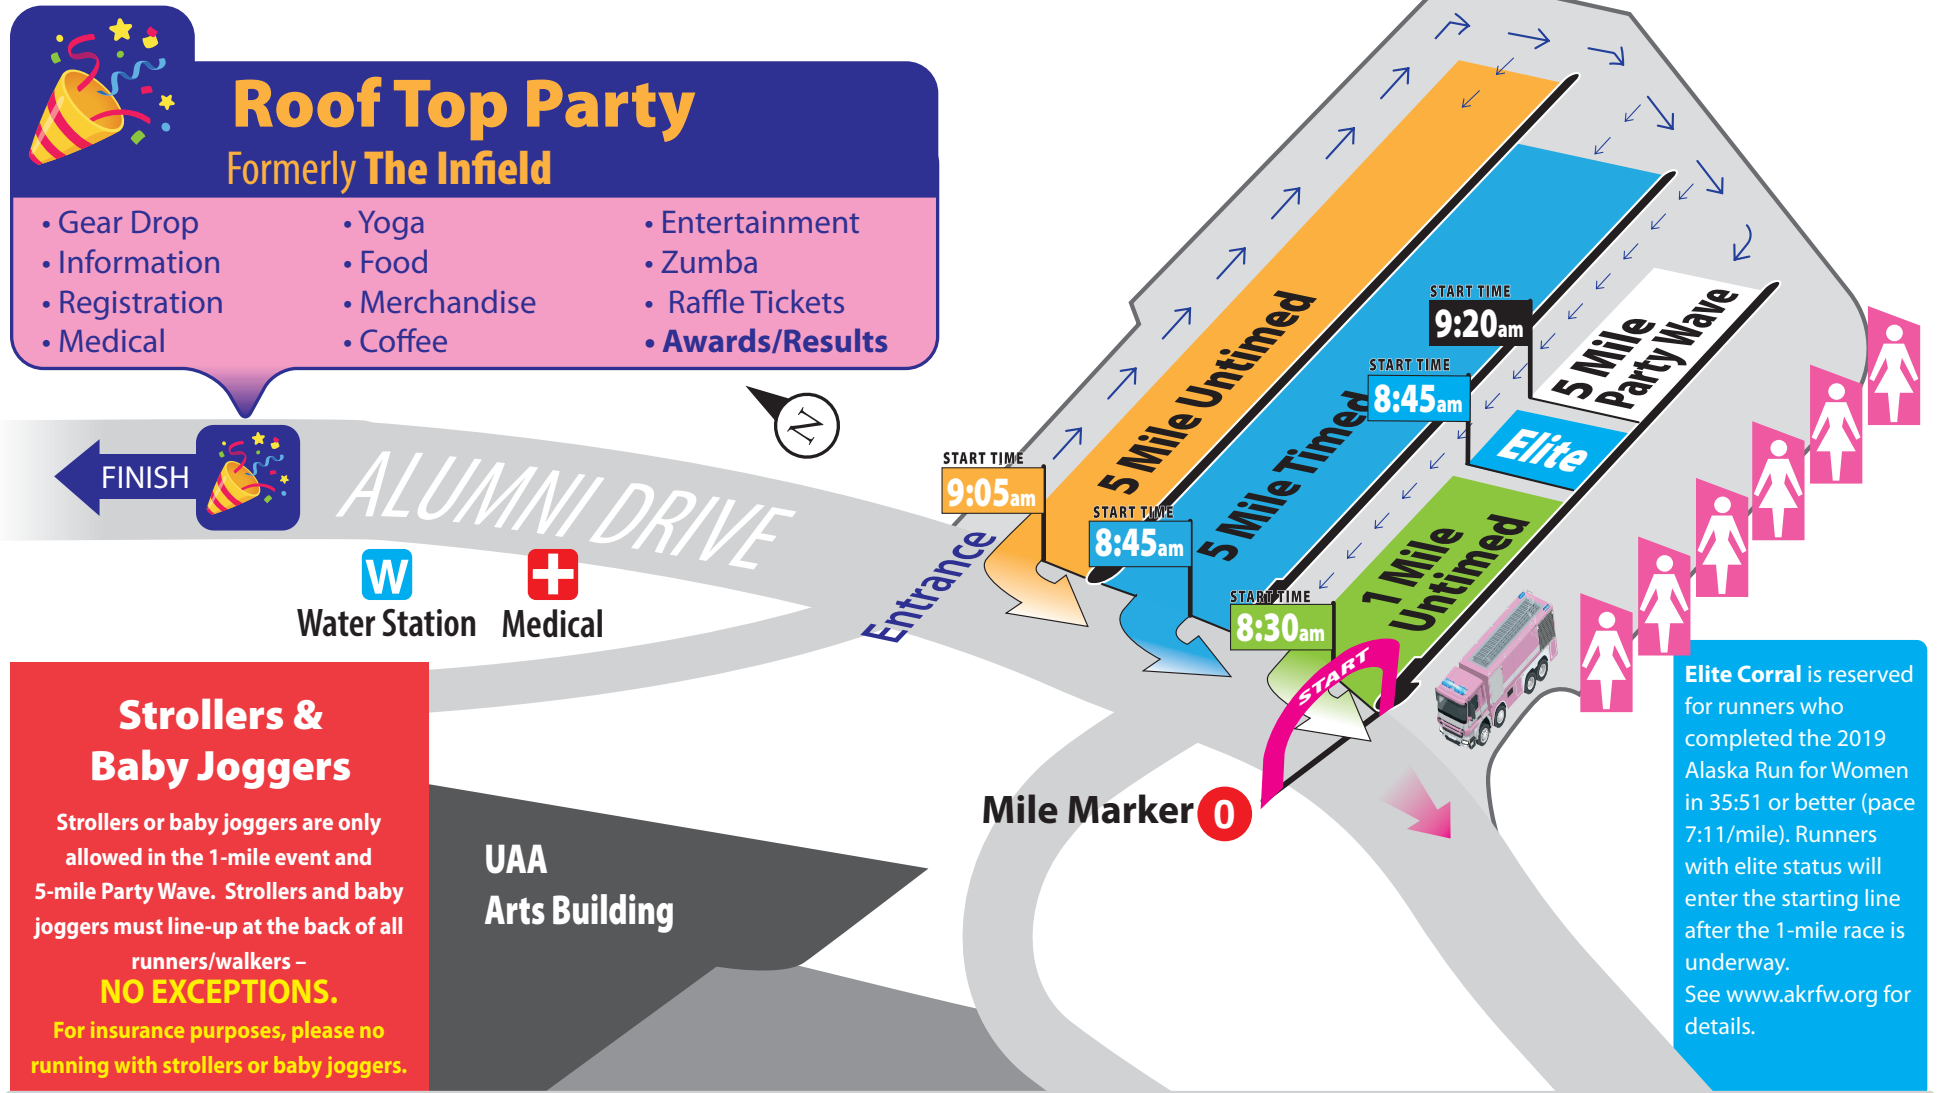

Alaska Run for Women UAA Starting Area Layout

Wave starts for each event category.

Staging will begin at 8 a.m. for all events.

It is the participant's responsibility to be in their identified start corral 30+ minutes prior to start time.

Bib Color

Participant bib colors will match the start corral colors above. Look for colored flags on event day for your start area. Volunteers will direct participants to the correct start area and to the start line.

	Start Time	In Corral by
1-mile Untimed	8:30am	8:00am
5-mile Timed	8:45am	8:15am
5-mile Untimed	9:05am	8:35am
5-mile Party Wave	9:20am	8:50am